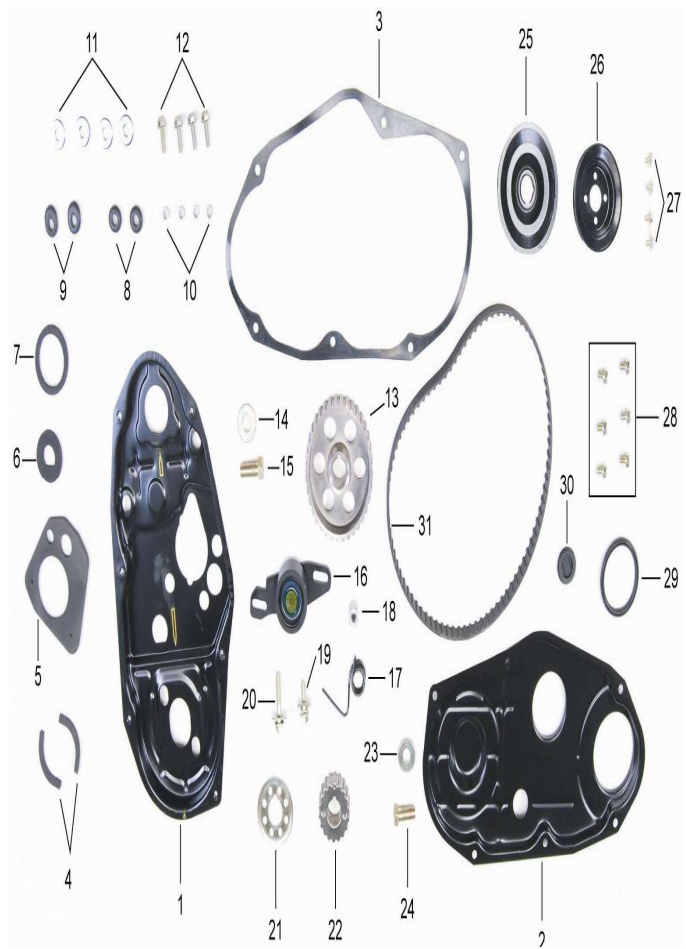

32	465Q-040032	NUT M8	6

carburadores usado

正时皮带部分