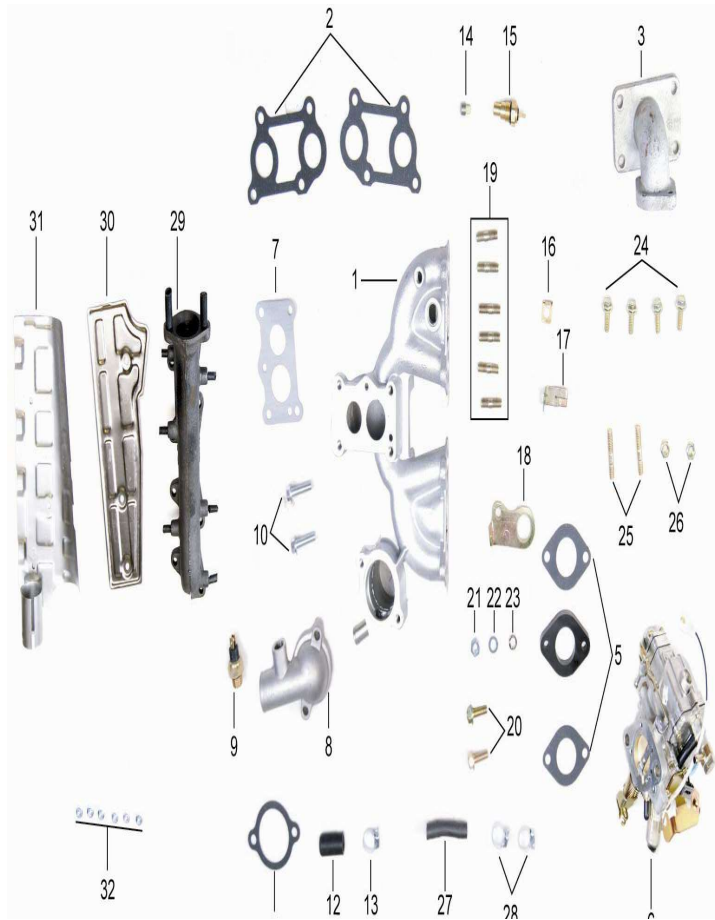

进排气部分

NO.	Part No.	Description in English	Qty	Price
1	465Q-040001	INTAKE PIPE ASSY	1	
2	465Q-040002	INTAKE PIPE WASHER	2	
3	465Q-040003	CARBURETOR SYPHON	1	
4	465Q-040004	GASKET	1	
5	465Q-040005	GASKET	2	
6	465Q-040006	CARBURETOR	1	
7	465Q-040007	GASKET	1	
8	40008	Inlet cover	1	
9	40009	WATER TEMPERETURE SWITCH	1	
10	465Q-040010	SCREW (M8×35)	2	
11	40011	GASKET	1	
12	465Q-040012	RUBBER PIN SPRING	1	
13	465Q-040013	CLIP OF AIR FILTER A	1	
14	465Q-040014	SCREW PIN SPRING	1	
15	465Q-040015	WATER TEMPERETURE	1	
16	465Q-040016	IRON CASTING A	1	
17	465Q-040017	IRON CASTING B	1	
18	465Q-040018	HOOK	1	
19	465Q-040019	DOUBLE-END SCREW (M8×35)	6	
20	465Q-040020	SCREW (M8×40)	2	
21	465Q-040021	NUT M8	1	
22	465Q-040022	GASKET	1	
23	465Q-040023	SPRING WASHER	1	
24	465Q-040024	SCREW (M8×25)	1	
25	465Q-040025	DOUBLE-END SCREW (M8×40)	2	
26	465Q-040026	NUT M8	2	
27	465Q-040027	WATER PUMP	1	
28	465Q-040028	CLIP OF AIR FILTER B	2	
29	465Q-040029	VENT PIPE	1	
30	465Q-040030	BOARD A	1	
31	465Q-040031	BOARD B	1