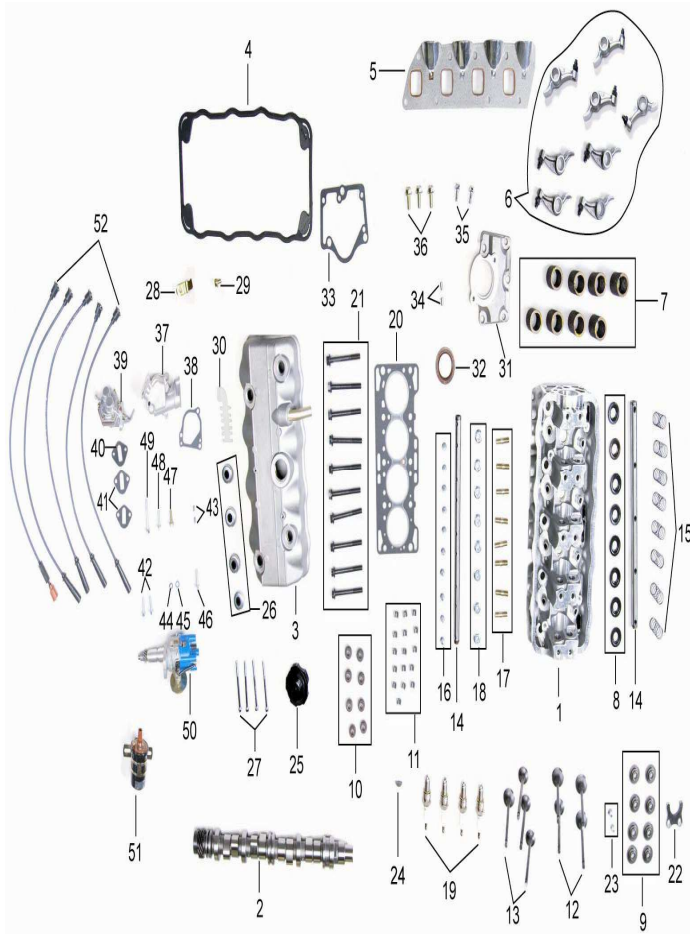

缸头部分

NO.	Part No.	Description in English	Qty	Price
1	465Q-030001	BODY	1	
2	465Q-030002	CAM ASSY	1	
3	465Q-030003	CYCLDER HEAD COVER	1	
4	465Q-030004	RUBBER WASHER	1	
5	465Q-030005	EXHAUST PIPE WASHER	1	
6	465Q-030006	ROCKER ARM	8	
7	465Q-030007	SPRING SEAT	8	
8	465Q-030008	SPRING LOWER SEAT	8	
9	465Q-030009	Retainer, Valve Spring	8	
10	465Q-030010	OIL SEAL VALVE	8	
11	465Q-030011	LOCK	16	
12	465Q-030012	INLET VALVE	4	
13	465Q-030013	EXHAUST VALVE	4	
14	465Q-030014	SHAFT, ROCKER ARM	2	
15	465Q-030015	SPRING , ROCKER ARM	8	
16	465Q-030016	BRAD M6×18	10	
17	465Q-030017	DOUBLE-END SCREW M8×35	8	
18	465Q-030018	NUT M8	8	
19	465Q-030019	SPARK PLUG	4	
20	465Q-030020	CYCLDER HEAD GASKET	1	
21	465Q-030021	STEEL-END SCREW (M10×60)	10	
22	465Q-030022	CAMSHAFT PRESSING PLATE	1	
23	465Q-030023	BRAD M6×18	2	
24	465Q-030024	KEY	1	
25	465Q-030025	CAP, COMP. FUEL TANK	1	
26	465Q-030026	RUBBER WASHER	4